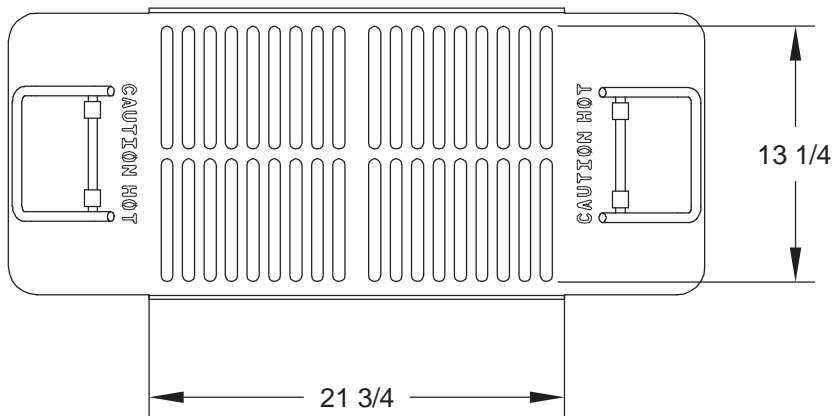

ALL DIMENSIONS IN INCHES

RJThomas
Mfg. Co., Inc.
P.O. Box 946
Cherokee, IA 51012

TITLE **MODEL DIG-U2 DROP-IN COOKING GRATE FOR BACKYARD
FIRE PITS**

DRAWN BY	WWM
DATE	12-22-15
DWG. NO.	AI-2058