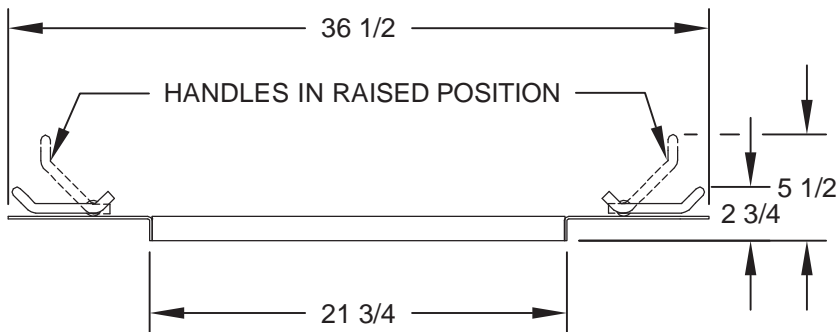

ALL DIMENSIONS IN INCHES

RJThomas
Mfg. Co., Inc.
P.O. Box 946
Cherokee, IA 51012

TITLE **MODEL DIG-U2 DROP-IN COOKING GRATE FOR BACKYARD
FIRE PITS**

DRAWN BY	WWM
DATE	12-22-15
DWG. NO.	AI-2058