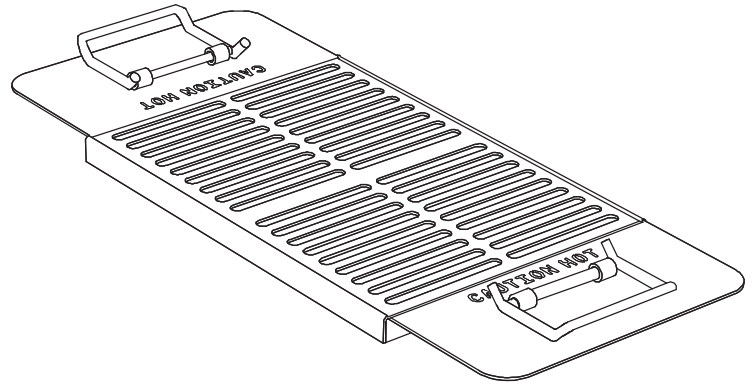

ALL DIMENSIONS IN INCHES

RJThomas
Mfg. Co., Inc.
P.O. Box 946
Cherokee, IA 51012

TITLE **MODEL DIG-U2 DROP-IN COOKING GRATE FOR BACKYARD
FIRE PITS**

DRAWN BY	WWM
DATE	12-22-15
DWG. NO.	AI-2058