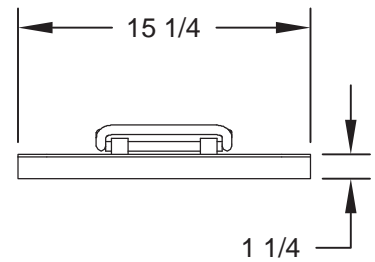

ALL DIMENSIONS IN INCHES

RJThomas
Mfg. Co., Inc.
P.O. Box 946
Cherokee, IA 51012

TITLE **MODEL DIG-U2 DROP-IN COOKING GRATE FOR BACKYARD
FIRE PITS**

DRAWN BY	WWM
DATE	12-22-15
DWG. NO.	AI-2058