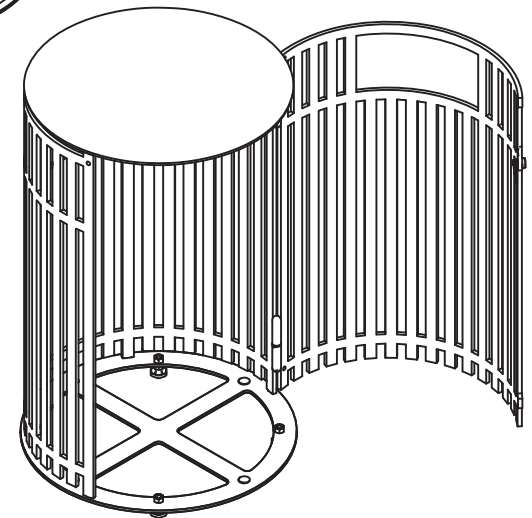

Model CN-R/SP3/CB-36D steel receptacle with rain bonnet and lockable door, finished in black powder coat. Shown with CN/B-1827 rigid plastic liner.

Detail of Model CN-R/SP3/CN-36D steel receptacle with rain bonnet, showing the (4) included adjustable base levelers.

SPECIFICATIONS:

- **Model CN-R/SP3-36D Series** trash receptacle holders are designed to hold most commercially available 30 to 36 gal. garbage containers.
- Model CN-R/SP3-36D trash receptacle holders are fabricated using 1/8" thick 10 ga laser cut steel sheet welded into a single unit.
- Rain bonnet is designed to cover receptacle and optional liner.
- No assembly required.
- Two opposite side openings to deposit trash.
- **Standard:** Locking Mechanism and key to prevent theft/vandalism
- **Standard:** Four threaded adjustable levelers are located inside the base of the receptacle.
- Base ring supports liner 2" off the ground for longer useful life.
- **Standard:** Receptacle holder has a black powder coat finish (indicated by "/CB" in model no., e.g. CN-R/SP3/CB-36D).
- **Optional:** Choice of powder coat colors. See Specification Bulletin #SPC-CO-001.
- **Optional:** Four 3/8" x 5" screw anchors (anchor kit #ANC2-4) for hard surface mounting.
- **Optional:** Steel or rigid plastic liners.

© 2020 RJ Thomas Mfg. Co., Inc. PILOT ROCK® Park Products is a registered trademark of RJ Thomas Mfg. Co., Inc.

DOOR CLOSED

FRONT

RIGHT

DOOR OPEN

ALL DIMENSIONS IN INCHES

RJThomas Mfg. Co., Inc.
P.O. Box 946 • Cherokee, IA 51012-0946