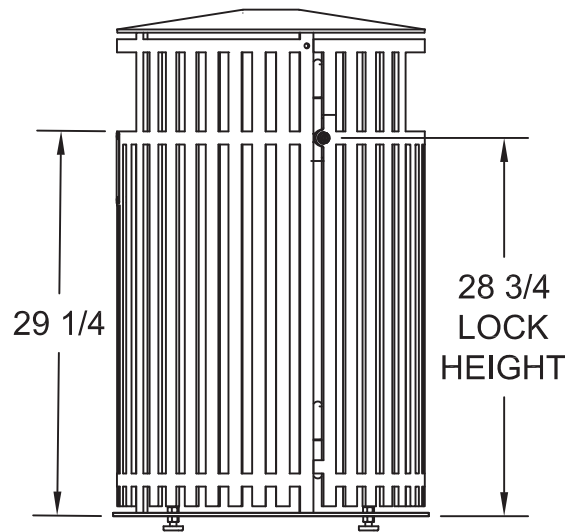

DOOR CLOSED

FRONT

RIGHT

DOOR OPEN

ALL DIMENSIONS IN INCHES

RJThomas Mfg. Co., Inc.
P.O. Box 946 • Cherokee, IA 51012-0946

DRAWN BY
JGJ

TITLE Model CN-R/SP3-36D ROUND STEEL RECEPTACLE WITH
RAIN BONNET AND LOCKABLE DOOR.

DATE 3-12-20

DWG. NO. **AI-3013**