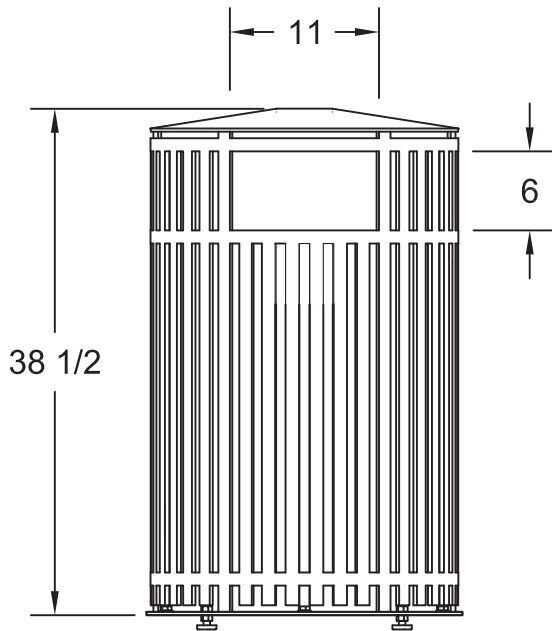

DOOR CLOSED

FRONT

RIGHT

DOOR OPEN

ALL DIMENSIONS IN INCHES

RJThomas Mfg. Co., Inc.
P.O. Box 946 • Cherokee, IA 51012-0946

DRAWN BY
JGJ

TITLE Model CN-R/SP3-36D ROUND STEEL RECEPTACLE WITH
RAIN BONNET AND LOCKABLE DOOR.

DATE 3-12-20

DWG. NO. **AI-3013**