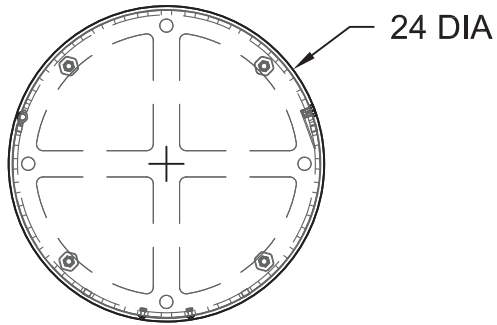

DOOR CLOSED