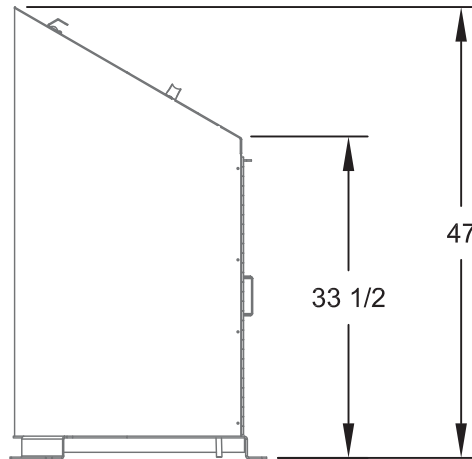

ALL DIMENSIONS IN INCHES

RJThomas Mfg. Co., Inc.
P.O. Box 946 • Cherokee, IA 51012-0946

DRAWN BY
JGJ

TITLE **MODEL FRDB-1 U.S. FLAG RETIREMENT DROP BOX WITH CUSTOM DECAL WRAP AND RIGID PLASTIC LINER INCLUDED**

DATE **05-06-2025**

DWG. NO. **AI-3066**