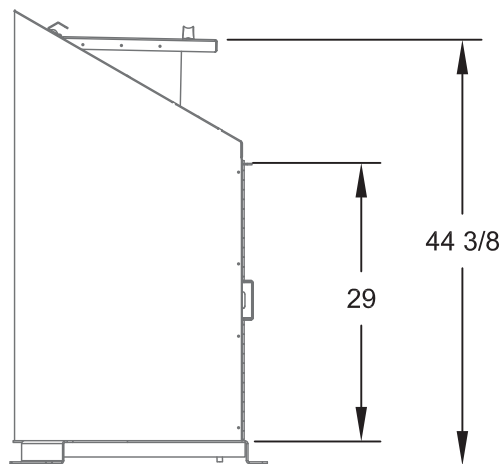

ALL DIMENSIONS IN INCHES

RJThomas Mfg. Co., Inc.
P.O. Box 946 • Cherokee, IA 51012-0946

DRAWN BY
JGJ

TITLE **MODEL FRDB-1 U.S. FLAG RETIREMENT DROP BOX WITH CUSTOM DECAL WRAP AND RIGID PLASTIC LINER INCLUDED**

DATE **05-06-2025**

DWG. NO. **AI-3066**