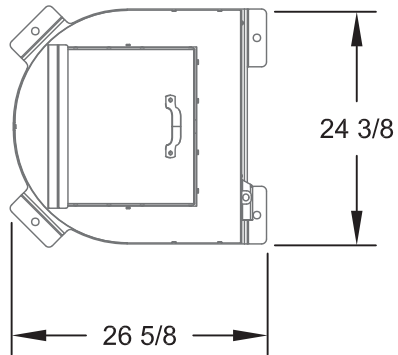

ALL DIMENSIONS IN INCHES

RJThomas Mfg. Co., Inc.
P.O. Box 946 • Cherokee, IA 51012-0946

DRAWN BY
JGJ

TITLE **MODEL FRDB-1 U.S. FLAG RETIREMENT DROP BOX WITH CUSTOM DECAL WRAP AND RIGID PLASTIC LINER INCLUDED**

DATE **05-06-2025**

DWG. NO. **AI-3066**