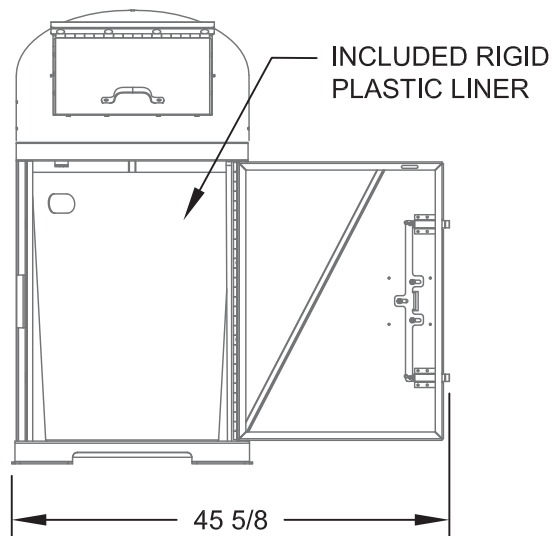

ALL DIMENSIONS IN INCHES

RJThomas Mfg. Co., Inc.
P.O. Box 946 • Cherokee, IA 51012-0946

DRAWN BY
JGJ

TITLE **MODEL FRDB-1 U.S. FLAG RETIREMENT DROP BOX WITH CUSTOM DECAL WRAP AND RIGID PLASTIC LINER INCLUDED**

DATE **05-06-2025**

DWG. NO. **AI-3066**