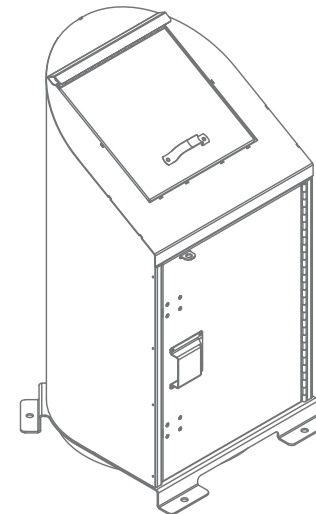

ALL DIMENSIONS IN INCHES

RJThomas Mfg. Co., Inc.
P.O. Box 946 • Cherokee, IA 51012-0946

DRAWN BY
JGJ

TITLE **MODEL FRDB-1 U.S. FLAG RETIREMENT DROP BOX WITH CUSTOM DECAL WRAP AND RIGID PLASTIC LINER INCLUDED**

DATE **05-06-2025**

DWG. NO. **AI-3066**